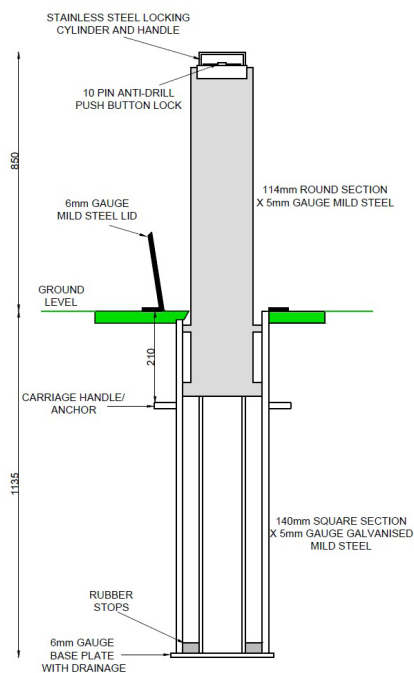

Specification

Product ID
 BOL / 0246

Description

Telescopic Round 90 Stainless Steel Bollard
 Fully Retractable – Easy to Use
 100% Fully Serviceable
 10 Pin Push Button Anti Drill High Security Lock
 Stainless Steel Lifting Handle.

Dimensions

If dimensions are critical please contact sales to confirm

Brand: Telescopic
Category: Bollards
Sub Category: Telescopic
Material: Stainless steel
Max Dia: 90mm
Above Ground: 670mm
Below Ground: 960mm
Units: Each